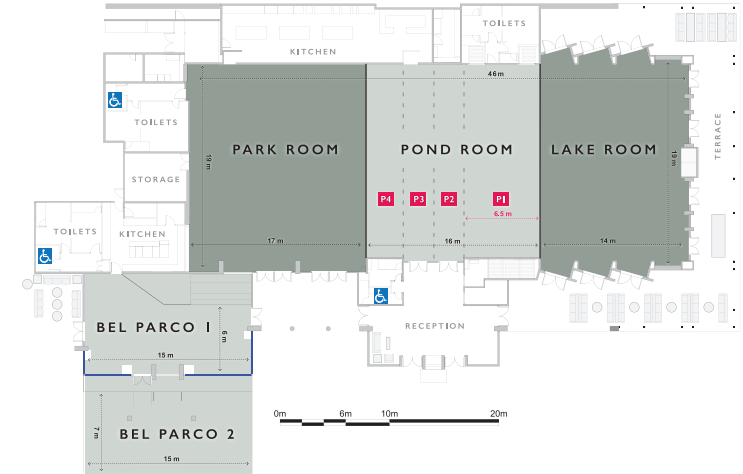

# WATERVIEW

IN BICENTENNIAL PARK

Perfectly positioned within the picturesque landscapes of Bicentennial Park, Waterview combines modern elegance, stylish interiors and graceful views for your perfect wedding ceremony and reception. Floor to ceiling windows present guests grand views soaring over the tranquil parklands, ponds and lake. This unique location provides a serene backdrop to capture each moment of your perfect wedding day. Offering versatility to each wedding, Waterview can be transformed to accommodate either a grand formal sit-down reception or an intimate wedding celebration. Let Waterview's dedicated team of wedding specialists tailor a package perfectly suited to achieve your ideal wedding day.

# WATERVIEW

IN BICENTENNIAL PARK

VENUE CAPACITIES			
ROOM	CEILING HEIGHT (M)	COCKTAIL	BANQUET W/ DANCE FLOOR (12 PER TABLE)
Entire Venue	4.6 - 6.6	1500	850
Lake - Pond 3	4.6 - 6.6	700	420
Lake - Pond 2	4.6 - 6.6	600	348
Park - Pond 4	4.6 - 6.6	600	288
Park Room	6.6	540	240
Bel Parco	2.6 - 3.25	250	130

Based on tables of 12 and including a 12 guest bridal table. Capacities may vary depending on audio visual, production, entertainment and catering requirements. Our Sales and Event Management Team will assist you with a floor plan tailored to your event specifications.