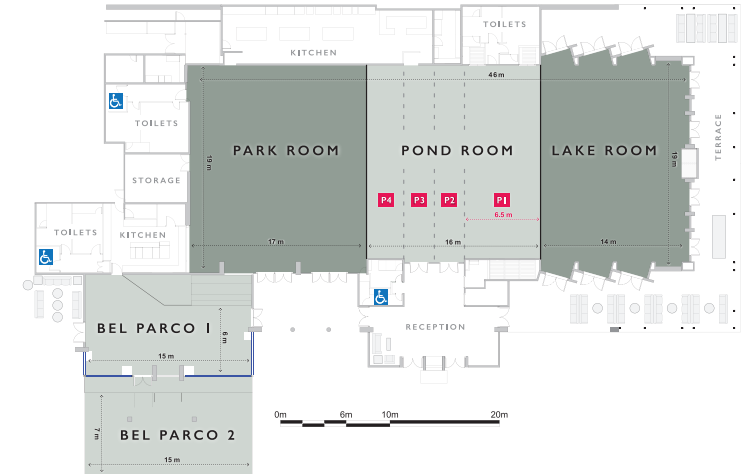

WATERVIEW

IN BICENTENNIAL PARK

VENUE CAPACITIES			
ROOM	CEILING HEIGHT (M)	COCKTAIL	BANQUET W/ DANCE FLOOR (12 PER TABLE)
Entire Venue	4.6 - 6.6	1500	850
Lake - Pond 3	4.6 - 6.6	700	420
Lake - Pond 2	4.6 - 6.6	600	348
Park - Pond 4	4.6 - 6.6	600	288
Park Room	6.6	540	240
Bel Parco	2.5 - 3.25	250	130

Capacities may vary depending on audio visual, production, entertainment and catering requirements.

Our Sales and Event Management Team will assist you with a floor plan tailored to your event specifications.

SERVICES & FACILITIES

- Natural light streaming in from floor to ceiling windows
- Outdoor undercover terrace for pre-function area or catering breakout area
- Floor to ceiling glass doors opening out to covered terrace
- Inspiring views overlooking vast parklands, ponds and lakes
- Rooms offer both natural light and automated black out facilities
- Ideal venue for mid to large banqueting and cocktail events
- Purpose-built, highly versatile, multi-function space
- Onsite parking
- On site commercial kitchen facilities
- On site Executive Chef, Kitchen and Venue Operations Team
- Extensive range of restaurant quality menus and beverages
- Discreet and fully functional permanent bars in each venue space
- Fully air-conditioned
- Direct loading dock access on side of venue
- State of the art audio-visual equipment and service by Impact AV

LOCATION & LANDMARKS

- The venue is located in Bicentennial Park, Sydney Olympic Park
- Offering tranquil views overlooking vast parklands, ponds and lakes
- Centrally located in Sydney Metropolitan
- 15 minutes from Sydney CBD via Westconnex
- 18km from Sydney Airport
- 10-minute walk from Concord West or Olympic Park Train Stations
- Nearby accommodation such as Novotel, Ibis, Pullman, and Quest Apartments all located in Sydney Olympic Park.
- Limousines, taxi and coach drop off points outside Waterview Cafe

SPECIAL OCCASIONS PACKAGE

- 4 hour lunch or 5 hour dinner experience
- Welcome drinks and canapes served on arrival
- Plated banquet menu served alternately
- Standard beverage package
- Personal in-house Event Manager
- Onsite guest parking
- Table centrepieces
- Cutting and serving of the cake
- Dance Floor

Terms and conditions apply. Minimum numbers apply and subject to availability. Package includes GST. Terms and conditions apply